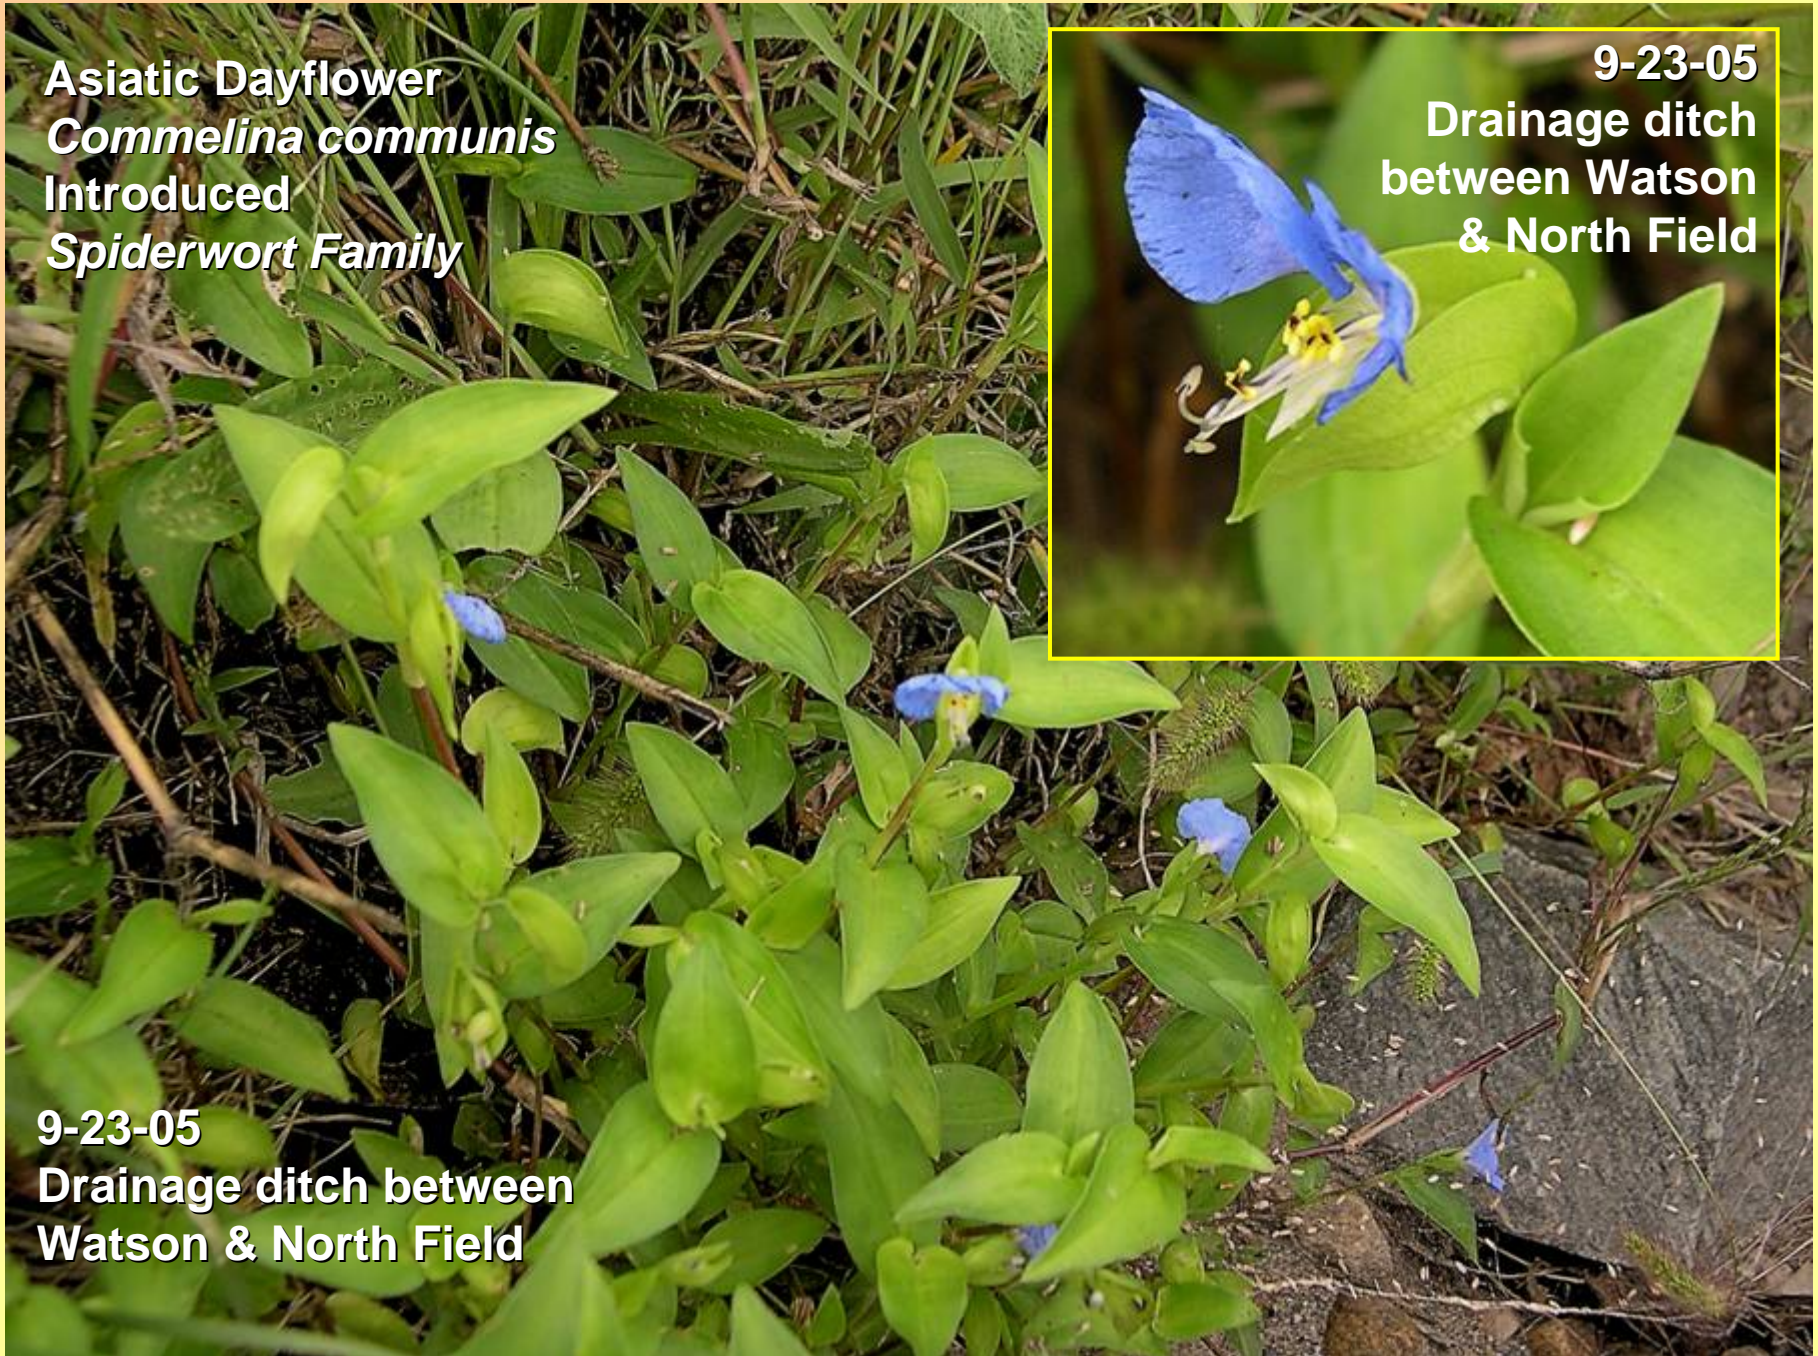

**Viper's Bugloss**  
*Echium vulgare*  
Introduced  
*Borage Family*

**7-3-08**  
**Service Road**

**7-3-08**  
**Service Road**

**Chicory**  
***Cichorium intybus***  
**Introduced**  
***Composite Family***

**7-21-04**  
**Path by**  
**Bay Beach**

**8-17-03**  
**Gym**

**Asiatic Dayflower**  
***Commelina communis***  
**Introduced**  
***Spiderwort Family***

**9-23-05**

**Drainage ditch  
between Watson  
& North Field**

**9-23-05**  
**Drainage ditch between  
Watson & North Field**

True Forget-me-not  
*Myosotis scorpioides*  
Introduced  
Borage Family

6-11-06  
Boathouse

5-31-07  
Boathouse

**Harebell**  
*Campanula*  
*rotundifolia*  
Native  
*Bluebell Family*