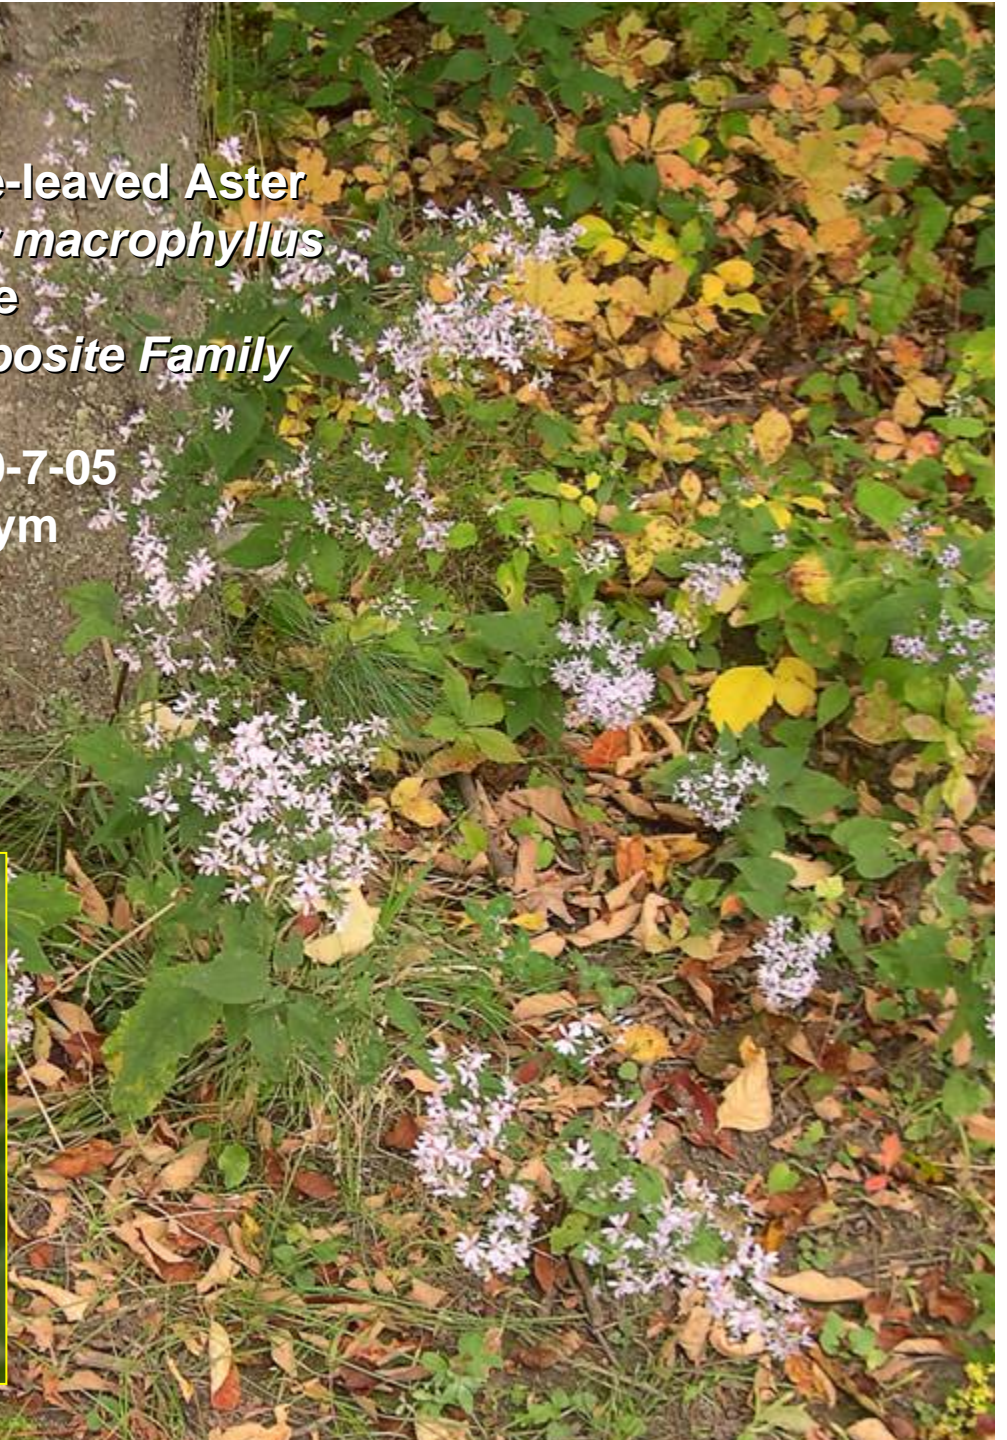

# Blue Flowers

Wildflowers in the Silver Bay Area

Painting by Kathy Becker

KHBecker

Photos by Dot Stillinger

**Alfalfa**  
***Medicago sativa***  
**Introduced**  
**Pea**  
**Family**

**Brookside**  
**bridge**

9-22-03  
Boathouse

Large-leaved Aster  
*Aster macrophyllus*  
Native  
Composite Family

10-7-05  
Gym

10-3-05  
Boathouse

**Common**  
**Blue-eyed Grass**  
*Sisyrinchium*  
*montanum*  
**Native**  
*Iris Family*