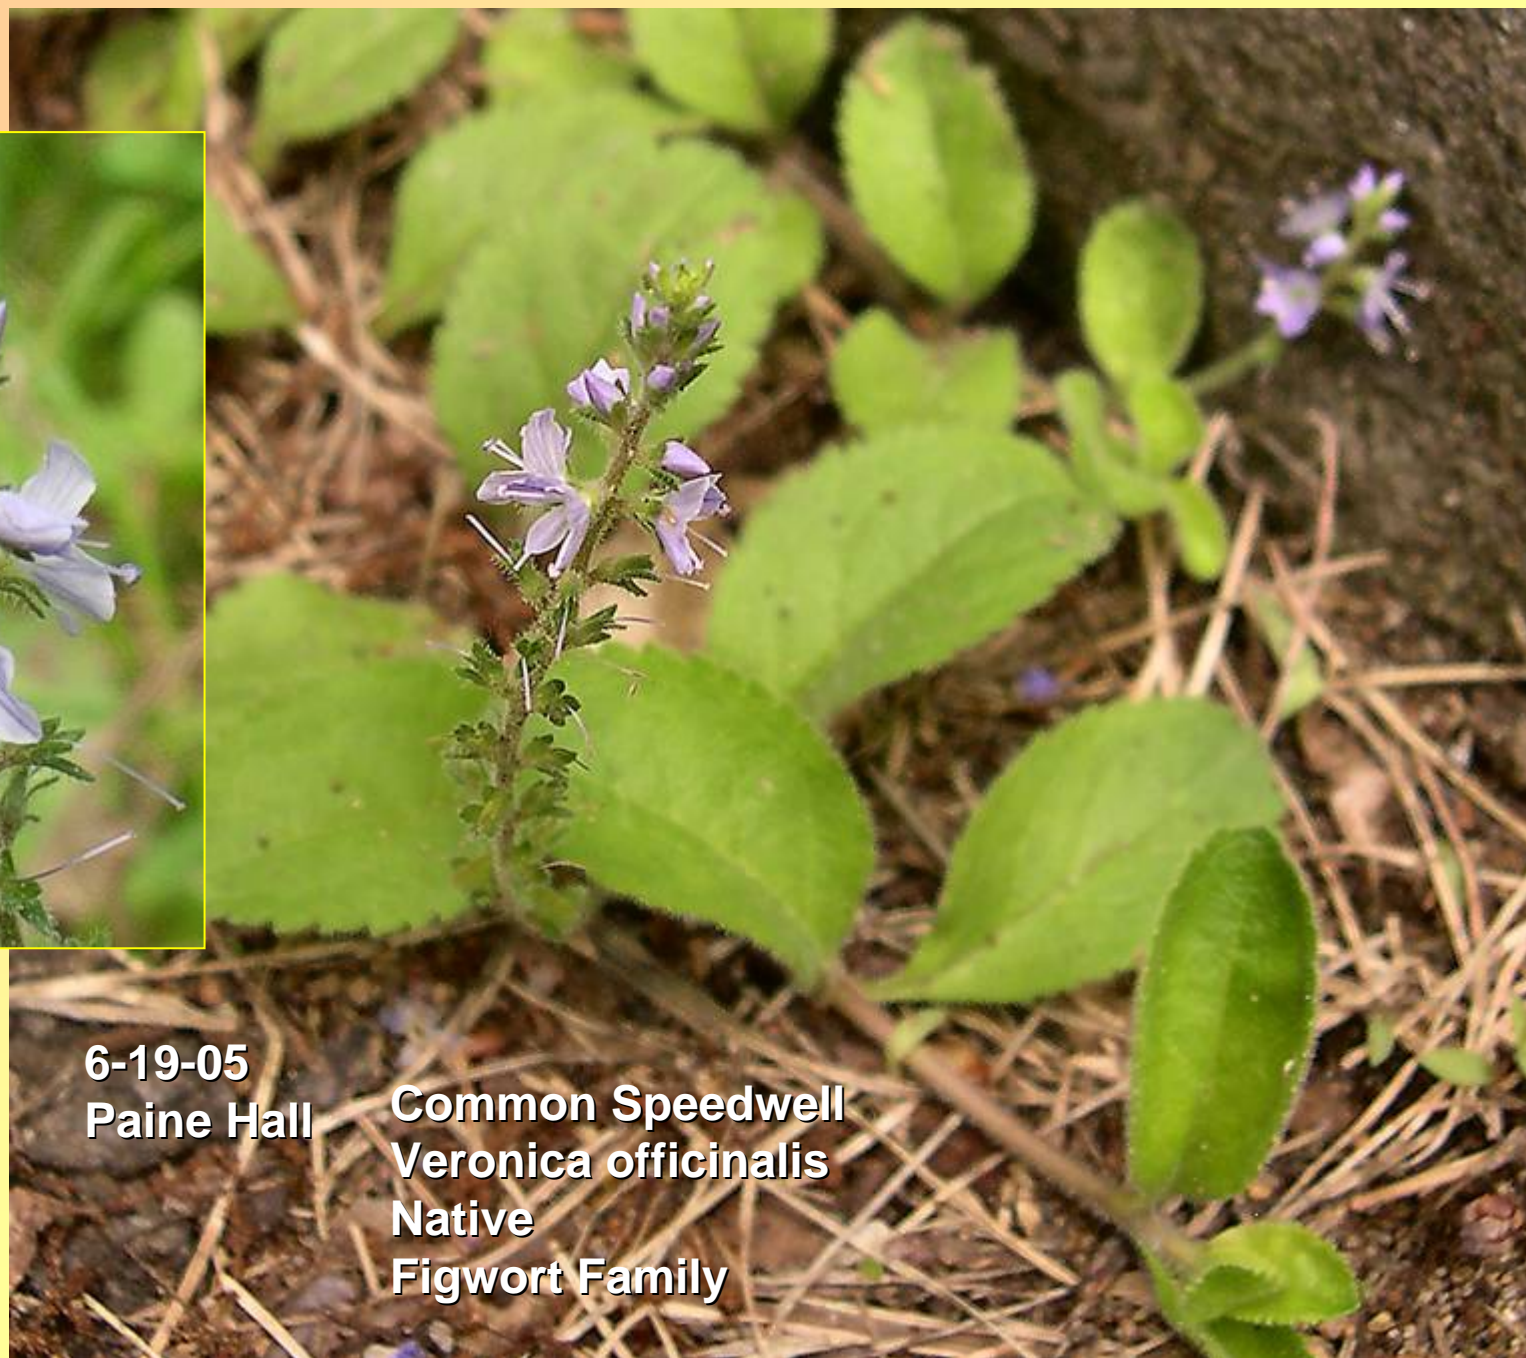

**9-22-03**  
**Boathouse**

**Bittersweet Nightshade**  
*Solanum dulcamara*  
Introduced  
*Nightshade Family*

**7-15-04**  
**Bank at Boathouse**

**9-26-03**  
**Bank at Boathouse**

**Peppermint**  
***Mentha piperita***  
**Introduced**  
***Mint Family***

**9-10-03**  
**Boathouse**

**9-10-03**  
**Boathouse**

**Marsh Skullcap**  
*Scutellaria epilobiifolia*  
Native  
Mint Family

**7-22-05**  
**Jabez Pond**

**6-15-06  
Nature  
Center**

**6-19-05  
Paine Hall**

**Common Speedwell  
*Veronica officinalis*  
Native  
Figwort Family**

8-2-04  
Stream by  
Munn Hall

**Globe Thistle**  
*Echinops ritro*  
Introduced  
*Composite Family*

7-30-04  
Stream by  
Munn Hall

Venus's  
Looking-  
glass (left)  
with  
Harebells  
*Specularia  
perfoliata*  
Native  
*Lobelia*  
Family

June 2002  
Top of  
Sunrise Mt.

**Blue Vervain**  
*Verbena hastata*  
Native  
Vervain Family