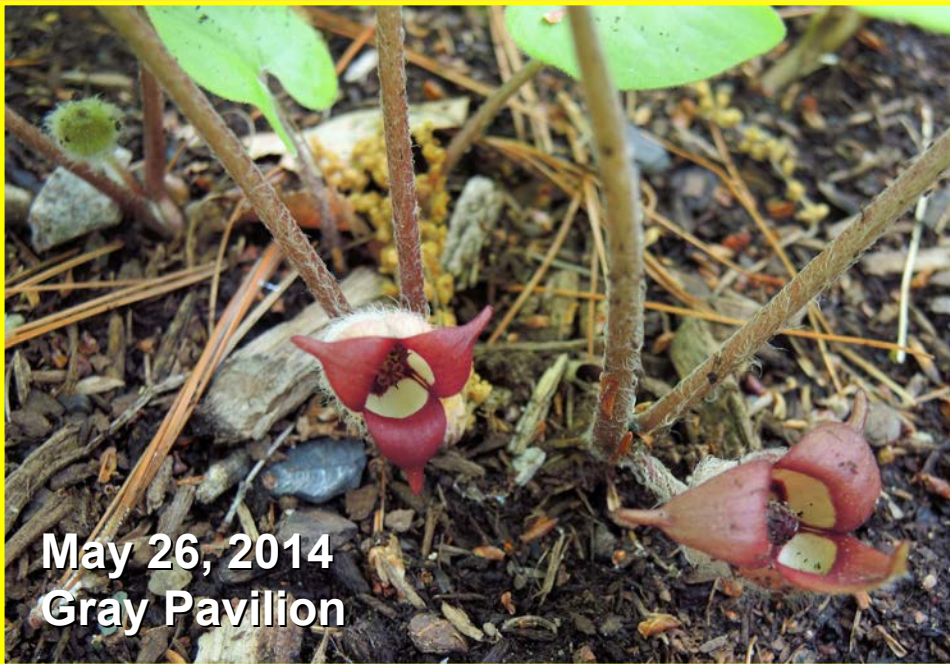

Green-Brown Flowers Volume 2

Wildflowers in the Silver Bay Area

Painting by Kathy Becker

KHBecker

Nature Center

Photos by Dot Stillinger

May 26, 2014
Gray Pavilion

Wild Ginger
Asarum canadense
Native
Birthwort Family

**Unrelated to
commercially available
ginger.**

June 27, 2015
Gray Pavilion

July 9, 2017
Gray Pavilion

Lamb's Quarters
Chenopodium album
Introduced
Goosefoot Family

September 12, 2013
Inn Circle

Tall Nettle
Urtica procera
Native
Nettle Family

August 25, 2007
Behind Paine Hall

Causes skin irritation on contact.

July 10, 2017
Wildflower Garden

**Black Snakeroot
(Sanicle)
Sanicula marilandica
Native
Parsley Family**

**June 8, 2013
Boathouse**

**June 8, 2013
Boathouse**

**June 8, 2019
Boathouse**

Underside
of leaf

May 16, 2017
Brookside

May 16, 2017
Brookside

Hairy Solomon's Seal
Polygonatum
pubescens
Native
Lily Family

July 5, 2017
Brookside