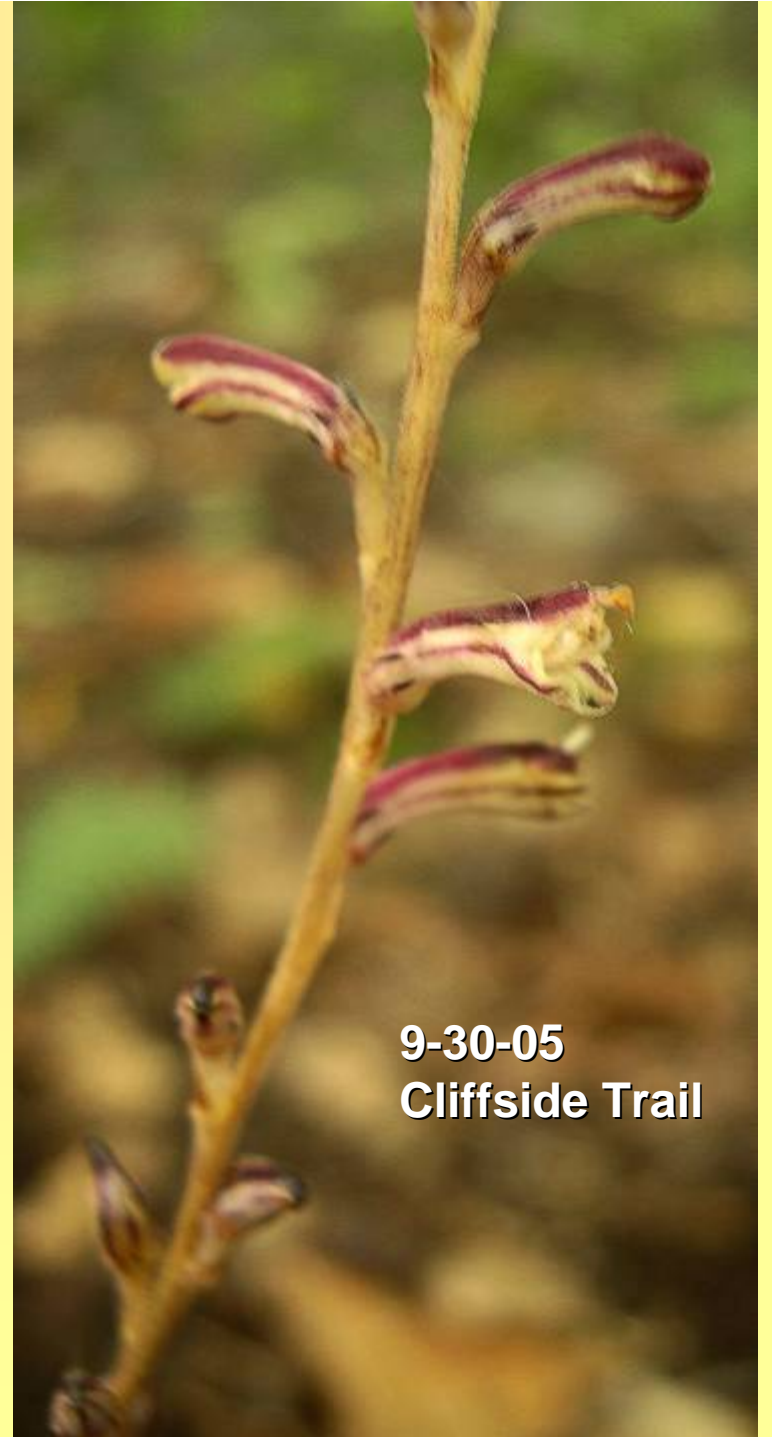

# Green and Brown Flowers

Wildflowers in the Silver Bay Area

Painting by Kathy Becker

KHBecker

Photos by Dot Stillinger

**Beechdrops**  
*Epifagus*  
*virginiana*  
Native  
Broomrape  
Family

9-30-05  
Cliffside Trail

9-30-05  
Cliffside Trail

**Common Buckthorn**  
*Rhamnus cathartica*  
Introduced  
*Buckthorn Family*

**8-22-07**  
**Shore near Boathouse**

**9-2-06**  
**Path to Slim Pt.**

**Branching Bur Reed**  
*Sparganium androcladum*  
Native  
*Bur Reed Family*

7-25-07  
Jabez Pond  
parking lot

**Rough Cocklebur  
with Red Clover  
*Xanthium strumarium*  
Native  
Composite Family**

**Fall 2002  
Slim Point**

**Fall 2002  
Slim Point**

July 2003  
Boathouse

9-12-04  
Nature Center