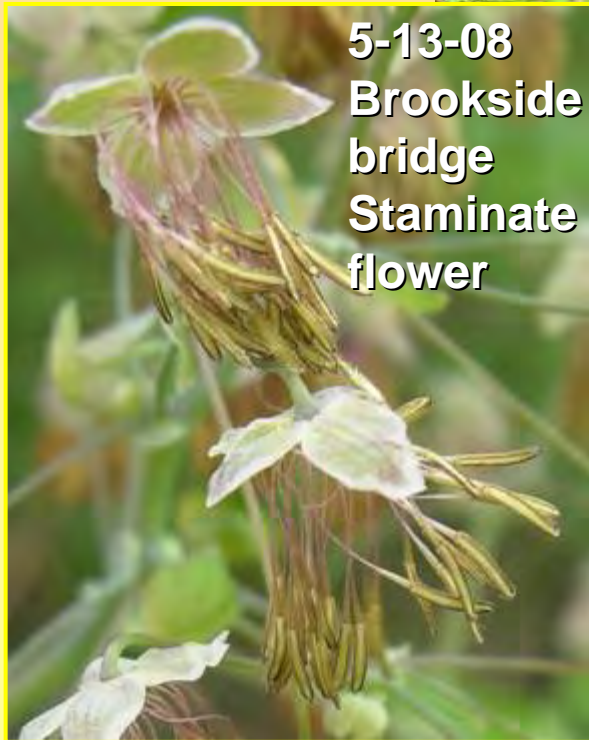

**Indian Cucumber Root**  
***Medeola virginiana***  
**Native**  
**Lily Family**

6-4-04  
Trail to Jabez Pond

Jack-in-the-pulpit  
*Arisaema atrorubens*  
Native  
Arum Family

5-20-07  
Sunnyside  
Pistillate flower

5-13-08  
Brookside  
bridge  
Staminate  
flower

Early Meadow Rue  
*Thalictrum dioicum*  
Native  
Buttercup Family

5-20-07  
Sunnyside

**Common Mugwort**  
***Artemisia vulgaris***  
**Introduced**  
***Composite Family***