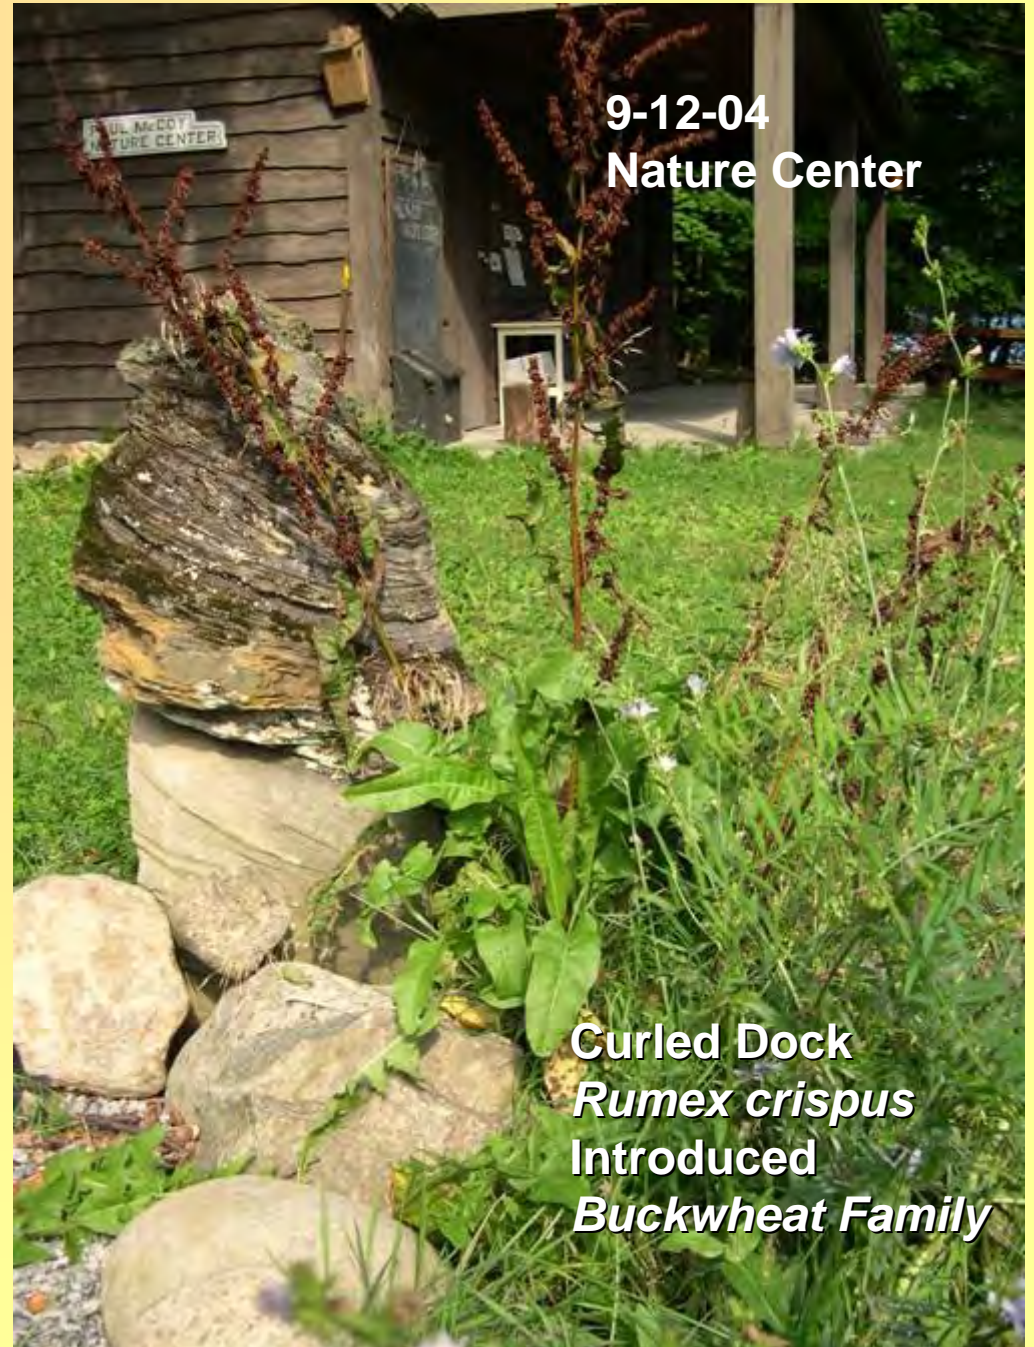

9-30-05  
Cliffside Trail

**Common Buckthorn**  
*Rhamnus cathartica*  
Introduced  
*Buckthorn Family*

**8-22-07**  
**Shore near Boathouse**

**9-2-06**  
**Path to Slim Pt.**

**Branching Bur Reed**  
*Sparganium androcladum*  
Native  
*Bur Reed Family*

7-25-07  
Jabez Pond  
parking lot

**Rough Cocklebur  
with Red Clover  
*Xanthium strumarium*  
Native  
Composite Family**

**Fall 2002  
Slim Point**

**Fall 2002  
Slim Point**

July 2003  
Boathouse

9-12-04  
Nature Center

Curled Dock  
*Rumex crispus*  
Introduced  
*Buckwheat Family*

9-3-05  
Path to Slim Point

**Riverbank Grape**  
***Vitis riparia***  
**Native**  
**Grape Family**

8-19-04  
Sunnyside

**Summer Grape**  
***Vitis aestivalis***  
**Native**  
**Grape Family**