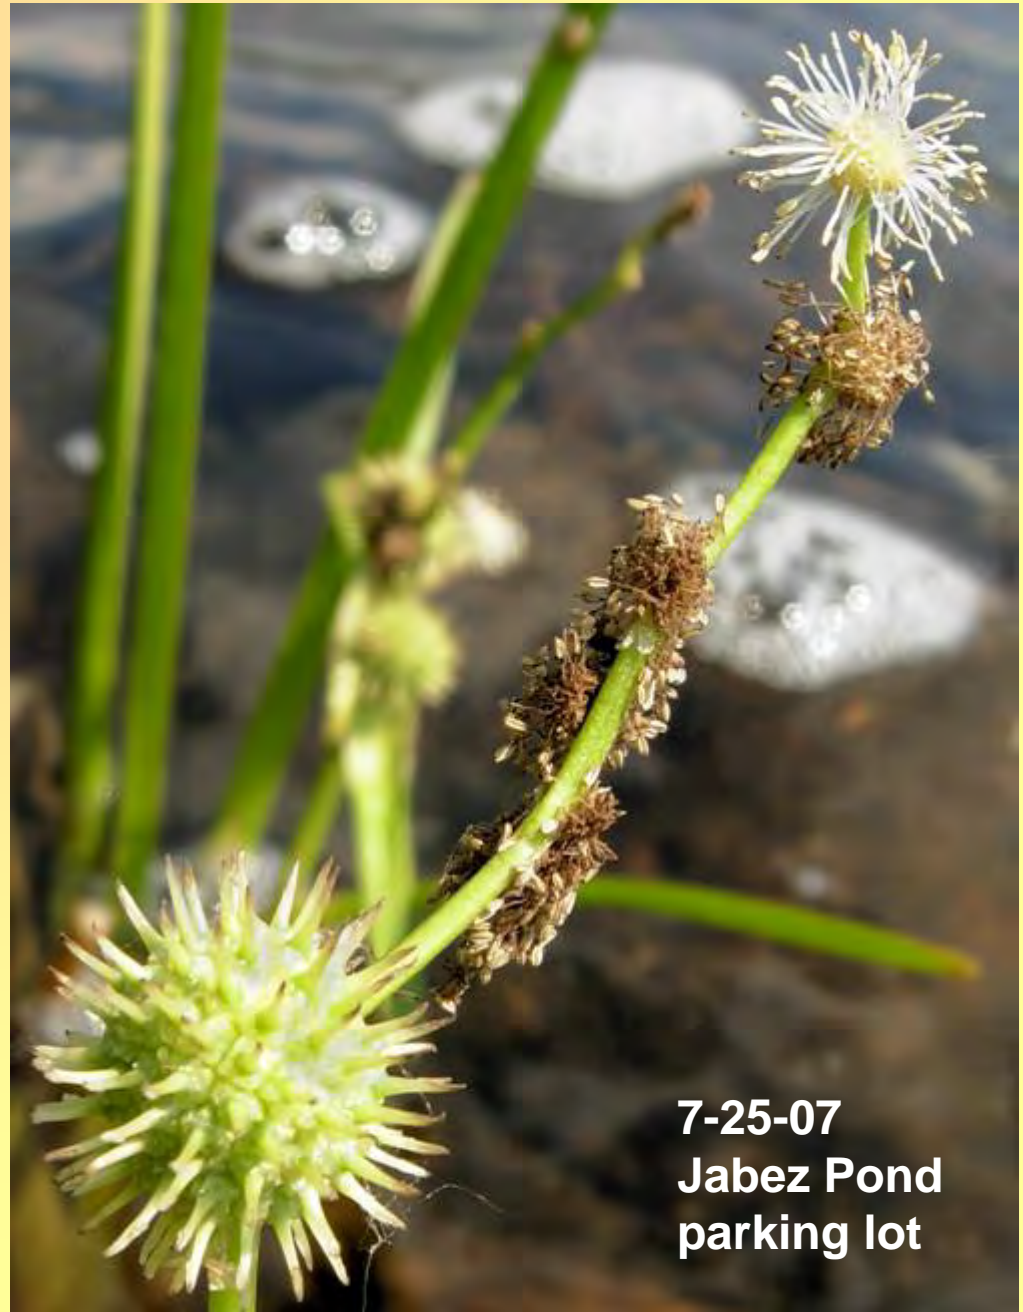

9-30-05  
Cliffside Trail

**Common Buckthorn**  
*Rhamnus cathartica*  
Introduced  
*Buckthorn Family*

**8-22-07**  
**Shore near Boathouse**

**9-2-06**  
**Path to Slim Pt.**

**Branching Bur Reed**  
*Sparganium androcladum*  
Native  
*Bur Reed Family*

7-25-07  
Jabez Pond  
parking lot

**Rough Cocklebur  
with Red Clover  
*Xanthium strumarium*  
Native  
Composite Family**

**Fall 2002  
Slim Point**

**Fall 2002  
Slim Point**

July 2003  
Boathouse

9-12-04  
Nature Center

Curled Dock  
*Rumex crispus*  
Introduced  
*Buckwheat Family*

9-3-05  
Path to Slim Point

**Riverbank Grape**  
***Vitis riparia***  
**Native**  
**Grape Family**

8-19-04  
Sunnyside

**Summer Grape**  
***Vitis aestivalis***  
**Native**  
**Grape Family**