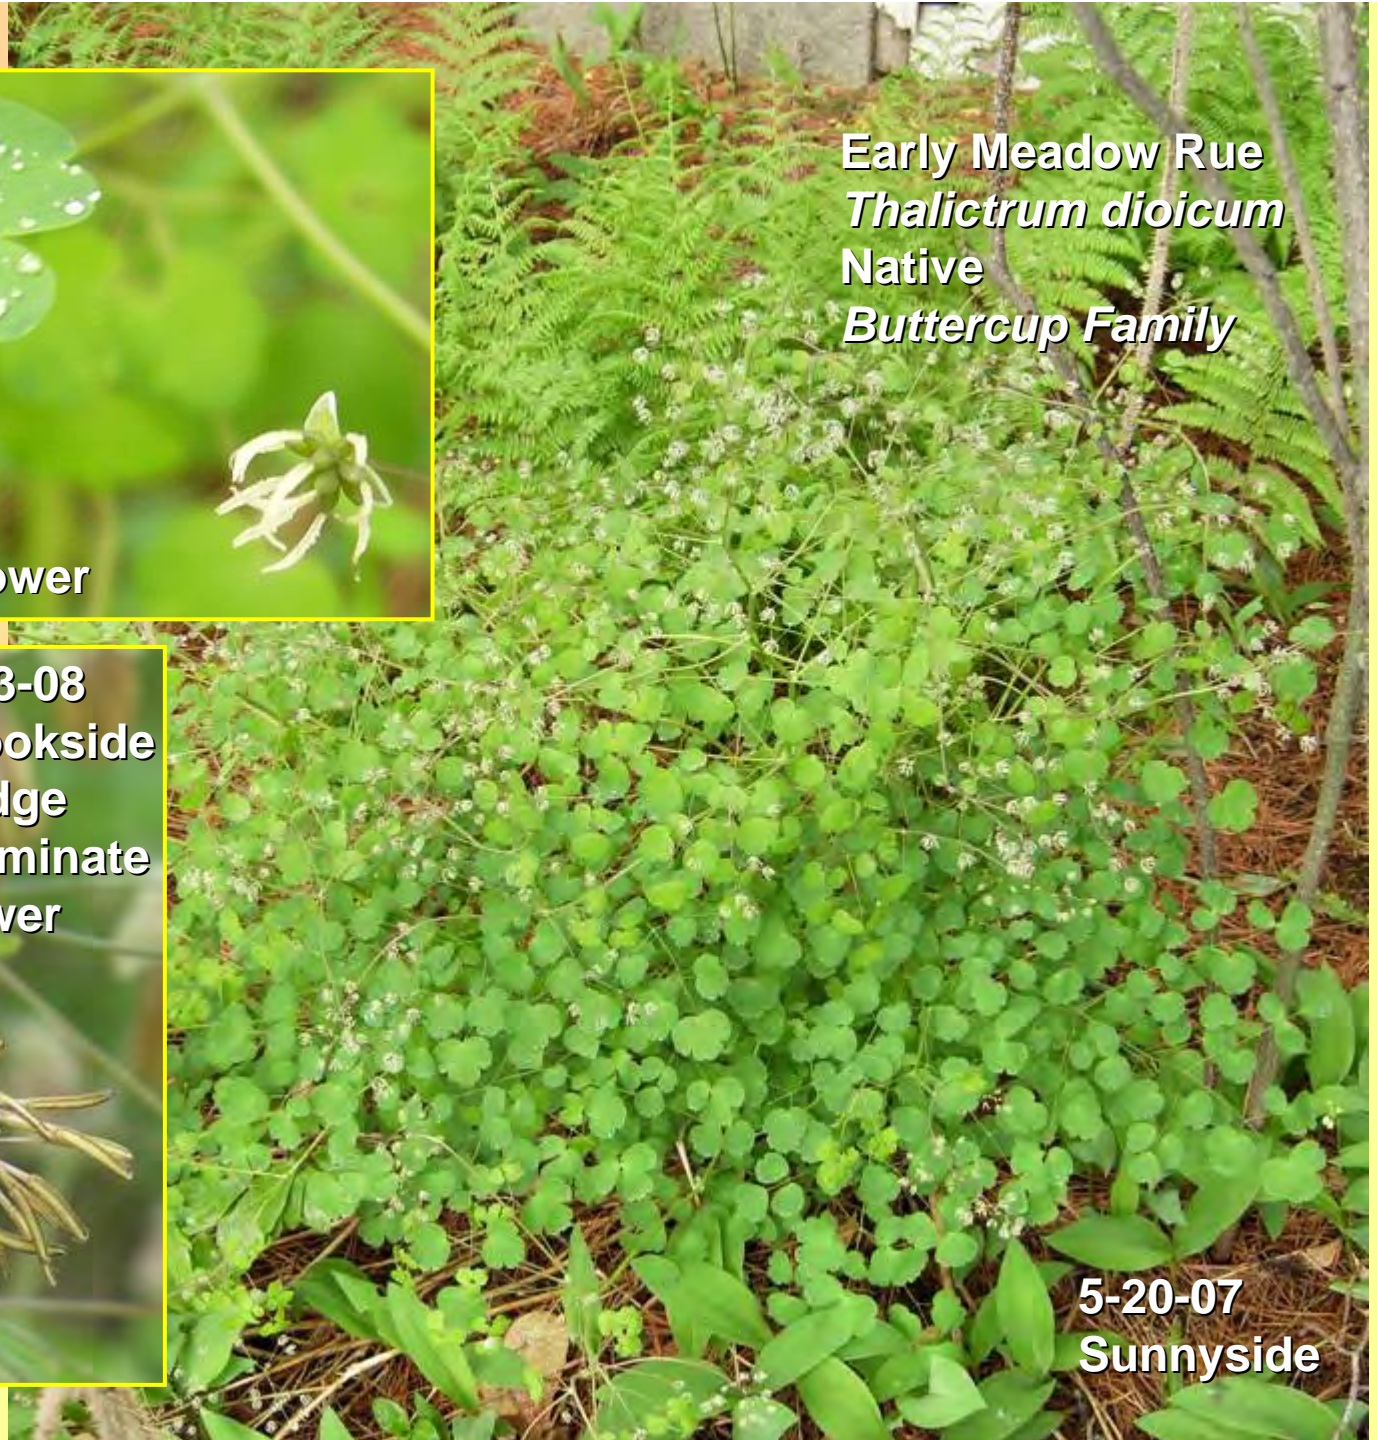

**Indian Cucumber Root**  
***Medeola virginiana***  
**Native**  
**Lily Family**

6-4-04  
Trail to Jabez Pond

Jack-in-the-pulpit  
*Arisaema atrorubens*  
Native  
Arum Family

5-20-07  
Sunnyside  
Pistillate flower

5-13-08  
Brookside  
bridge  
Staminate  
flower

Early Meadow Rue  
*Thalictrum dioicum*  
Native  
Buttercup Family

5-20-07  
Sunnyside

**Common Mugwort**  
***Artemisia vulgaris***  
**Introduced**  
***Composite Family***