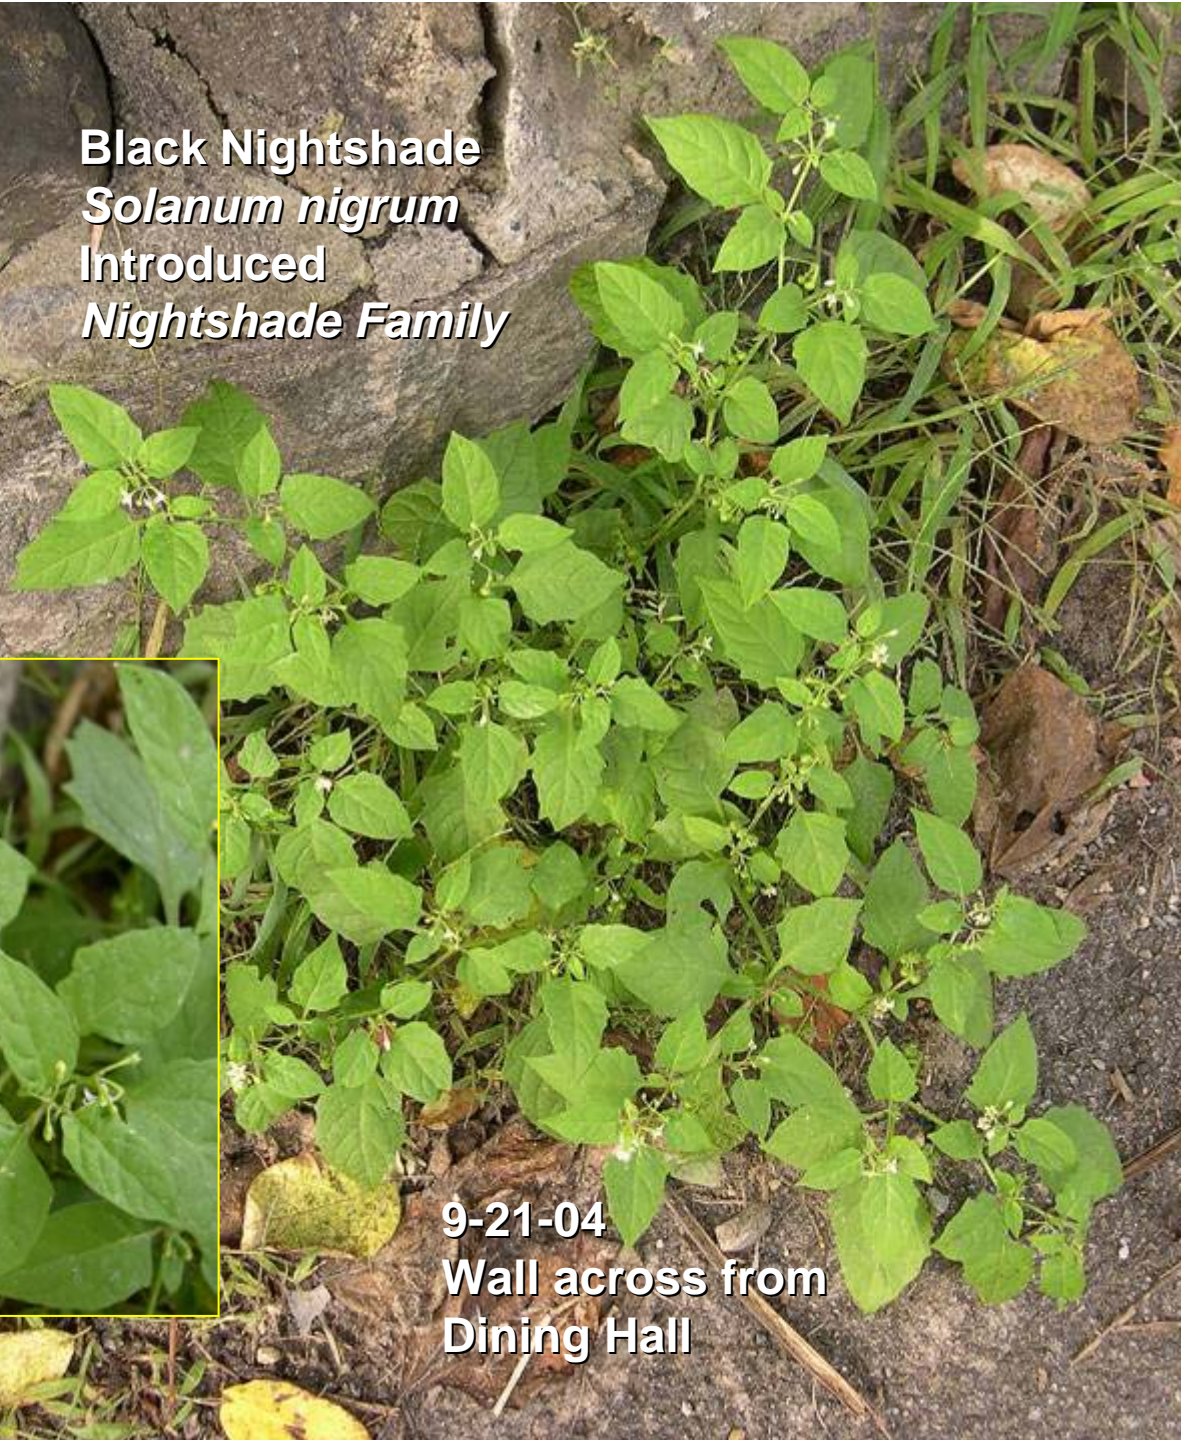

Black Nightshade
Solanum nigrum
Introduced
Nightshade Family

9-21-04
Wall across from
Dining Hall