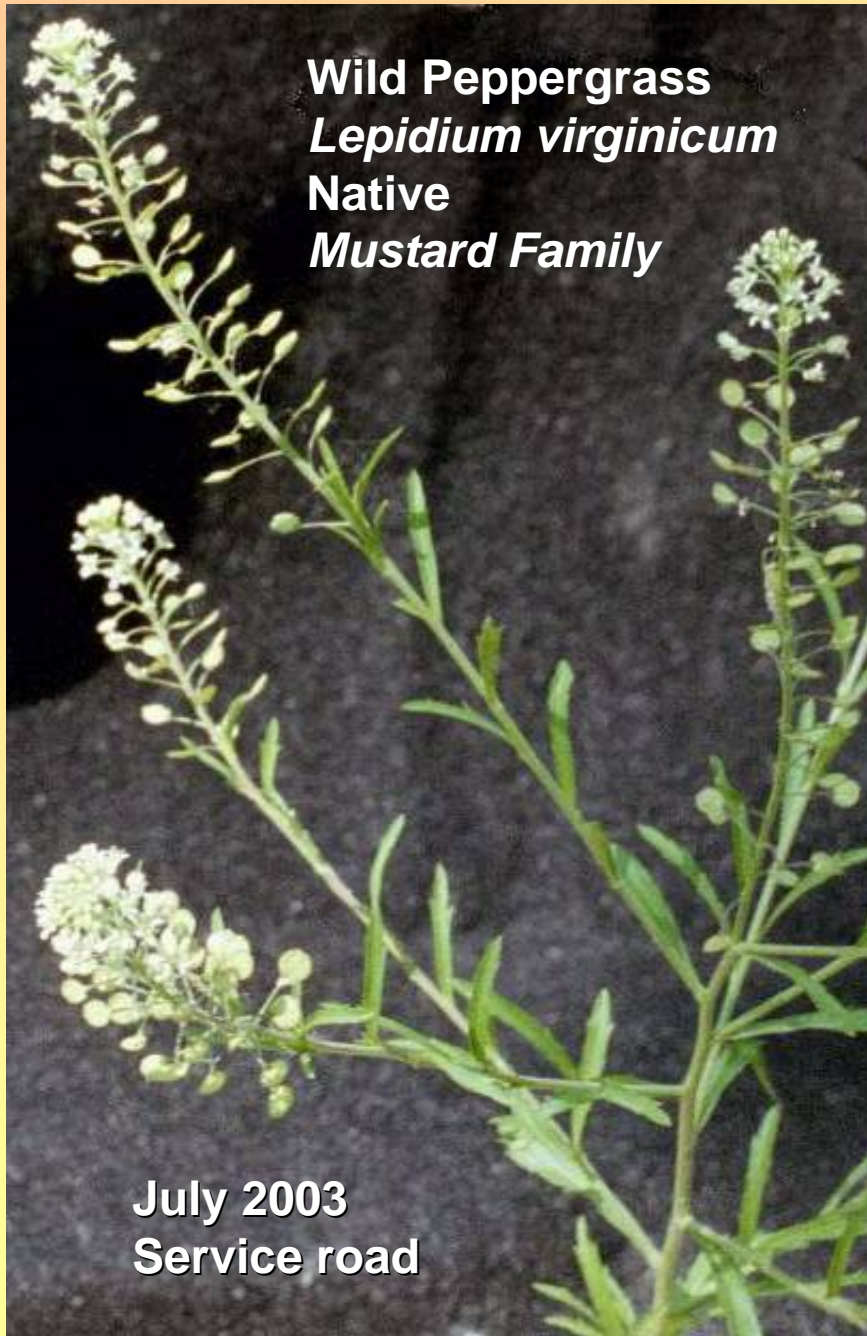

9-21-04
Wall across from
Dining Hall

Enchanter's Nightshade
Circaea quadrisulcata
Native
Evening Primrose Family

9-24-07
Putnam Pond

Partridgeberry
Mitchella repens
Native
Madder Family

7-5-09
Behind
Sunrise Mt.
summit