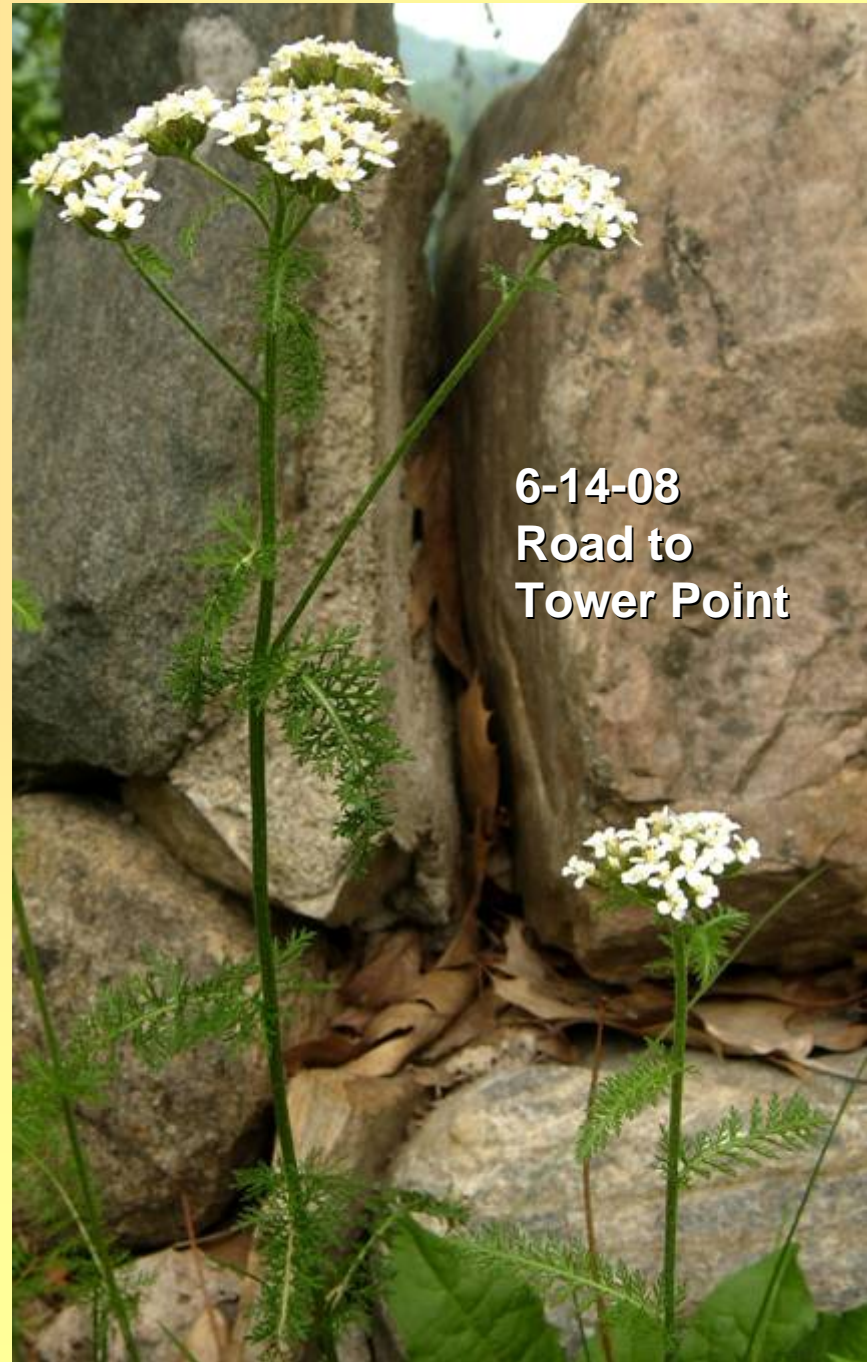

6-4-04

Trail to Jabe's Pond

5-22-05
Hague Fish &
Game Club

Wintergreen
Gaultheria procumbens
Native
Heath Family

8-1-06
Jabez Pond parking area

Yarrow
Achillea millefolium
Introduced
Composite Family

7-2-04
Shore by
Boathouse