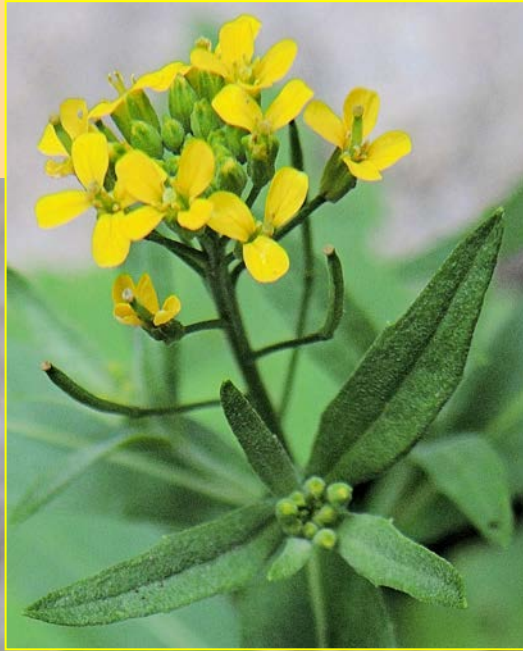

**Becoming highly invasive
in forests. One thorn, leaf
edge smooth, stem
reddish.**

Birdsfoot Trefoil
Lotus corniculatus
Introduced
Pea Family

July 11, 2017
Below Maple Cottage

July 8, 2004
Campus

Clintonia
Clintonia borealis
Native
Lily Family

June 1, 2017
Jabez Pond

July 18, 2010
North Pond

Also called
Bluebead Lily.
Named for
DeWitt Clinton,
former governor
of New York.

Moneywort
Lysimachia nummularia
Introduced
Primrose Family

June 30, 2018
Path to Outer Dock